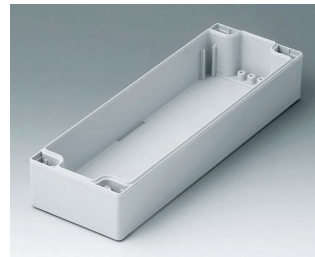

C1082401
Case shell 80, with tongue
ABS (UL 94 HB)
light grey RAL 7035
240x80x40mm