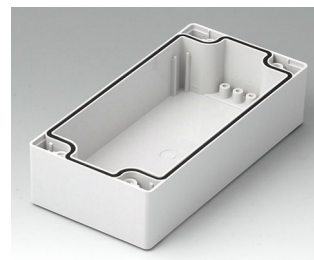

C2081601
Case shell 80, with groove
ABS (UL 94 HB)
light grey RAL 7035
160x80x40mm