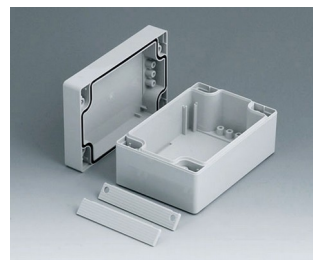

C2008121
ROBUST-BOX WIDTH 80, Vers.
I
ABS (UL 94 HB)
light grey RAL 7035
120x80x60mm
IP 66