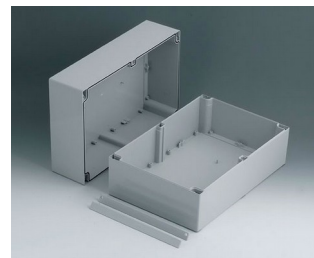

C2520301
ROBUST-BOX WIDTH 200,
Vers. I
ABS (UL 94 HB)
light grey RAL 7035
300x200x160mm
IP 66