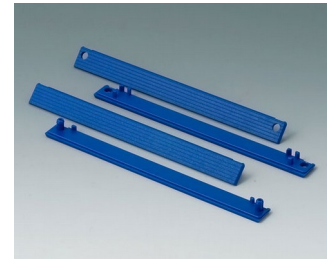

# ROBUST-BOX

**C2204164**  
Cover strips 160  
PC (UL 94 HB)  
red RAL 3020

**C2204165**  
Cover strips 160  
PC (UL 94 HB)  
yellow RAL 1023

**C2204166**  
Cover strips 160  
PC (UL 94 HB)  
green RAL 6024