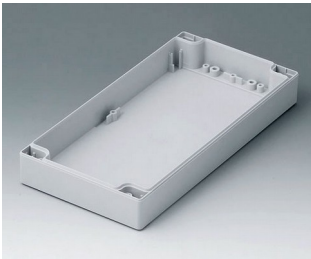

ROBUST-BOX

C0122401
Case shell 120, with tongue
ABS (UL 94 HB)
light grey RAL 7035
240x120x30mm