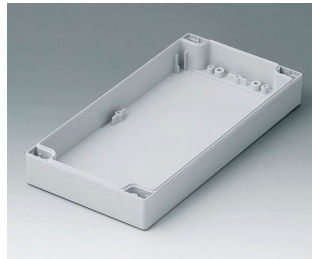

C0122402
Case shell 120, with tongue
PC (UL 94 HB)
light grey RAL 7035
240x120x30mm