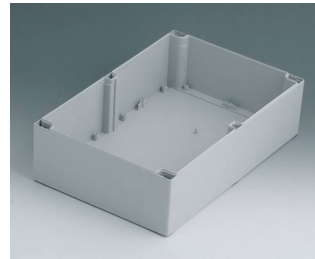

C4203001
Case shell 200, with tongue
ABS (UL 94 HB)
light grey RAL 7035
300x200x80mm