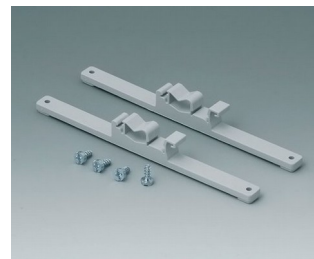

## Accessory "wall/holder"

**C2201088**  
Fastening elements to DIN-Rails  
PA 6  
light grey RAL 7035

**C2203128**  
Fastening elements to DIN-Rails  
PA 6  
light grey RAL 7035

**C2204168**  
Fastening elements to DIN-Rails  
PA 6  
light grey RAL 7035