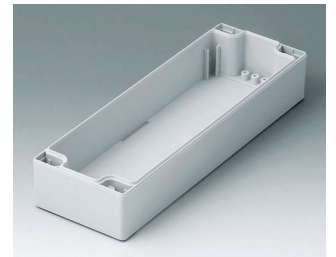

C1082402
Case shell 80, with tongue
PC (UL 94 HB)
light grey RAL 7035
240x80x40mm