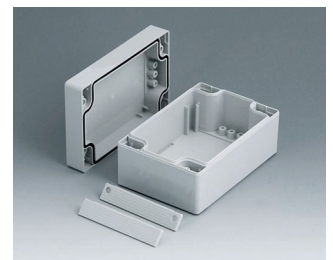

C2008122
ROBUST-BOX WIDTH 80, Vers.
II
PC (UL 94 HB)
light grey RAL 7035
120x80x60mm
IP 66