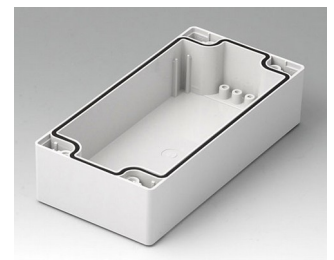

C2081602
Case shell 80, with groove
PC (UL 94 HB)
light grey RAL 7035
160x80x40mm