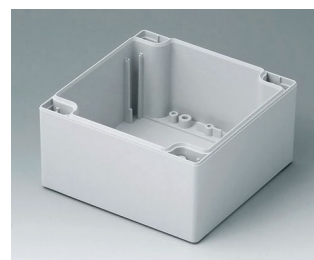

C2121201
Case shell 120, with tongue
ABS (UL 94 HB)
light grey RAL 7035
120x120x60mm