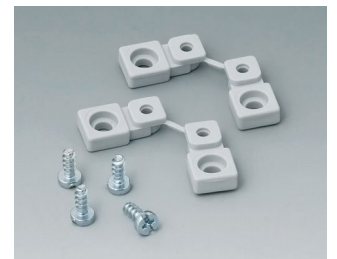

## Accessory "wall/holder"

**C2201088**  
Fastening elements to DIN-Rails  
PA 6  
light grey RAL 7035

**C2203128**  
Fastening elements to DIN-Rails  
PA 6  
light grey RAL 7035

**C2204168**  
Fastening elements to DIN-Rails  
PA 6  
light grey RAL 7035