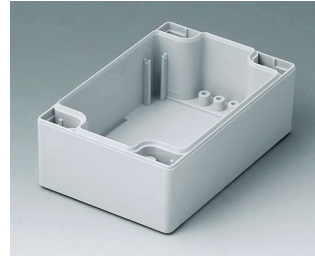

## Versioni

**C1080801**  
Case shell 80, with tongue  
ABS (UL 94 HB)  
light grey RAL 7035  
80x80x40mm

**C1080802**  
Case shell 80, with tongue  
PC (UL 94 HB)  
light grey RAL 7035  
80x80x40mm

**C1081201**  
Case shell 80, with tongue  
ABS (UL 94 HB)  
light grey RAL 7035  
120x80x40mm