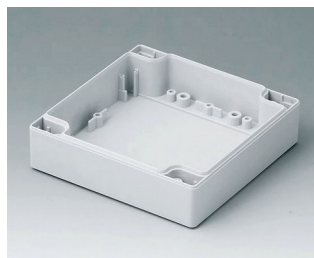

C0121202
Case shell 120, with tongue
PC (UL 94 HB)
light grey RAL 7035
120x120x30mm