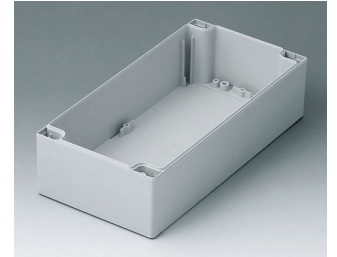

C2122402
Case shell 120, with tongue
PC (UL 94 HB)
light grey RAL 7035
240x120x60mm