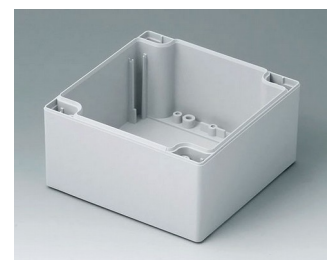

C2121202
Case shell 120, with tongue
PC (UL 94 HB)
light grey RAL 7035
120x120x60mm