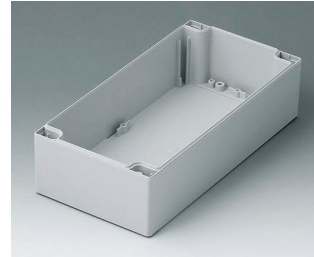

C2122401
Case shell 120, with tongue
ABS (UL 94 HB)
light grey RAL 7035
240x120x60mm