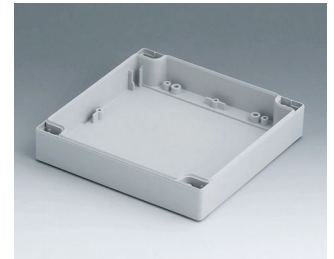

C0161602
Case shell 160, with tongue
PC (UL 94 HB)
light grey RAL 7035
160x160x30mm