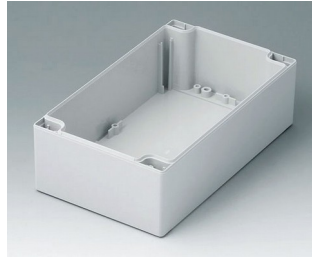

C2122002
Case shell 120, with tongue
PC (UL 94 HB)
light grey RAL 7035
200x120x60mm