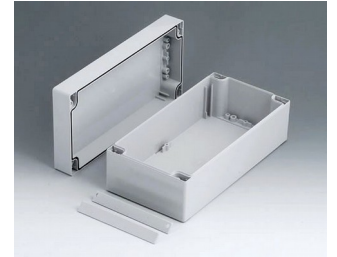

C2112242
ROBUST-BOX WIDTH 120,
Vers. II
PC (UL 94 HB)
light grey RAL 7035
240x120x90mm
IP 66