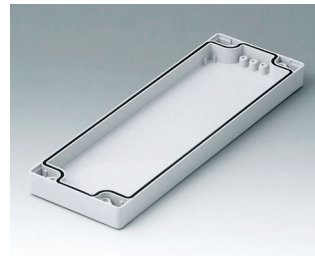

C0082401
Case shell 80, with groove
ABS (UL 94 HB)
light grey RAL 7035
240x80x20mm