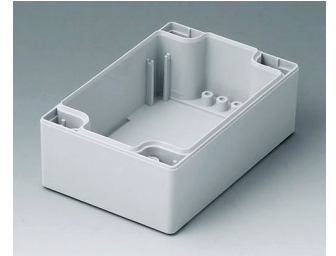

## Versioni

**C1080801**  
Case shell 80, with tongue  
ABS (UL 94 HB)  
light grey RAL 7035  
80x80x40mm

**C1080802**  
Case shell 80, with tongue  
PC (UL 94 HB)  
light grey RAL 7035  
80x80x40mm

**C1081201**  
Case shell 80, with tongue  
ABS (UL 94 HB)  
light grey RAL 7035  
120x80x40mm