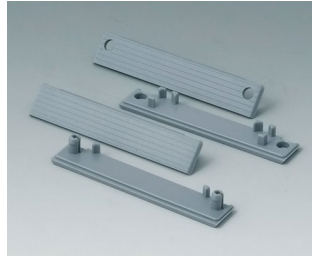

C2201082
Cover strips 80
PC (UL 94 HB)
silver grey RAL 7001