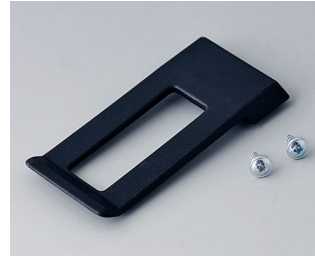

## Accessory "carrying"

**A9100001**  
Ring eyelet  
PA 6  
volcano

**A9172107**  
Belt/Pocket clip  
ABS (UL 94 HB)  
off-white RAL 9002  
62x30mm

**A9172109**  
Belt/Pocket clip  
ABS (UL 94 HB)  
black RAL 9005  
62x30mm