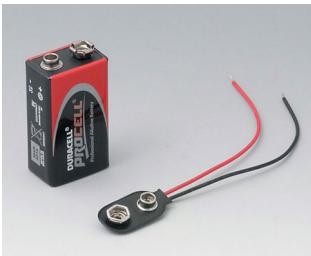

Accessory "battery"

A9160003
Plug-in contact, 1 x 9 V (PP3)