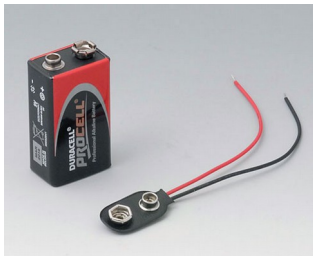

Accessory "battery"

A9160003
Plug-in contact, 1 x 9 V (PP3)