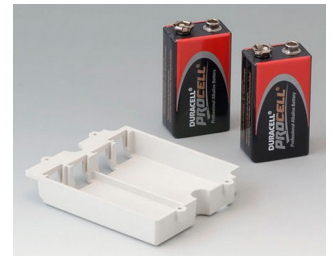

Accessory "battery"

A9160003
 Plug-in contact, 1 x 9 V (PP3)

A9161002
 Set of battery clips, 2 x 9 V or 4 x AA
 Steel
 tin-plated

A9173010
 9 V contact kit, 1 x 9 V
 ABS (UL 94 HB)

A9174002
 Battery compartment, 2 x 9 V
 ABS (UL 94 HB)
 off-white RAL 9002