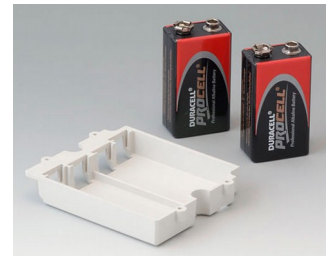

## Accessory "battery"

**A9160003**  
Plug-in contact, 1 x 9 V (PP3)

**A9161002**  
Set of battery clips, 2 x 9 V or 4 x AA  
Steel  
tin-plated

**A9173010**  
9 V contact kit, 1 x 9 V  
ABS (UL 94 HB)

**A9174002**  
Battery compartment, 2 x 9 V  
ABS (UL 94 HB)  
off-white RAL 9002