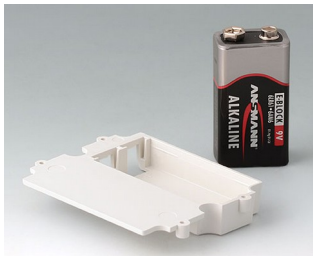

A9160003
Plug-in contact, 1 x 9 V (PP3)

A9161002
Set of battery clips, 2 x 9 V or 4 x AA
Steel
tin-plated

A9173010
9 V contact kit, 1 x 9 V
ABS (UL 94 HB)

A9174002
Battery compartment, 2 x 9 V
ABS (UL 94 HB)
off-white RAL 9002