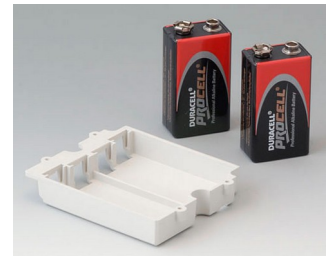

A9160003
Plug-in contact, 1 x 9 V (PP3)

A9161002
Set of battery clips, 2 x 9 V or 4 x AA
Steel
tin-plated

A9173010
9 V contact kit, 1 x 9 V
ABS (UL 94 HB)

A9174002
Battery compartment, 2 x 9 V
ABS (UL 94 HB)
off-white RAL 9002