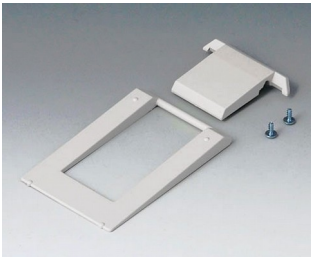

Accessory

A9250907
Tilt foot bar
ABS (UL 94 HB)
off-white RAL 9002