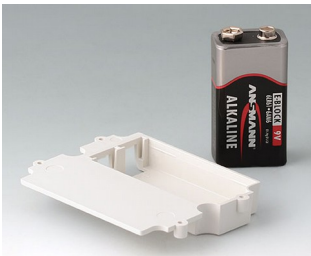

A9174003
Battery compartment, 1 x 9 V
ABS (UL 94 HB)
off-white RAL 9002