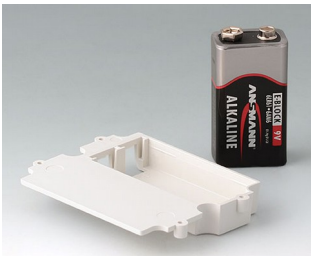

Accessory "battery"

A9160003
 Plug-in contact, 1 x 9 V (PP3)

A9161002
 Set of battery clips, 2 x 9 V or 4 x AA
 Steel
 tin-plated

A9173010
 9 V contact kit, 1 x 9 V
 ABS (UL 94 HB)

A9174002
 Battery compartment, 2 x 9 V
 ABS (UL 94 HB)
 off-white RAL 9002