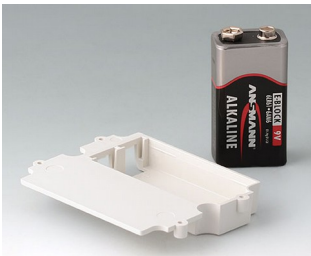

## Accessory "battery"

**A9160003**  
Plug-in contact, 1 x 9 V (PP3)

**A9161002**  
Set of battery clips, 2 x 9 V or 4 x AA  
Steel  
tin-plated

**A9173010**  
9 V contact kit, 1 x 9 V  
ABS (UL 94 HB)

**A9174002**  
Battery compartment, 2 x 9 V  
ABS (UL 94 HB)  
off-white RAL 9002