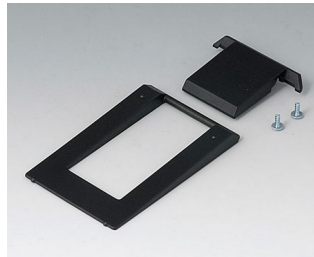

A9250909
Tilt foot bar
ABS (UL 94 HB)
black RAL 9005

Salvo modifiche tecniche. © OKW Gehäusesysteme, Buchen/Germania.