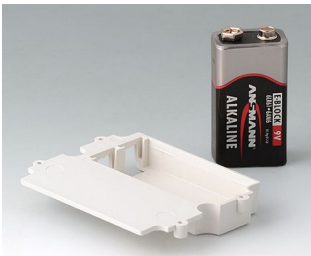

A9160003
Plug-in contact, 1 x 9 V (PP3)

A9161002
Set of battery clips, 2 x 9 V or 4 x AA
Steel
tin-plated

A9173010
9 V contact kit, 1 x 9 V
ABS (UL 94 HB)

A9174002
Battery compartment, 2 x 9 V
ABS (UL 94 HB)
off-white RAL 9002