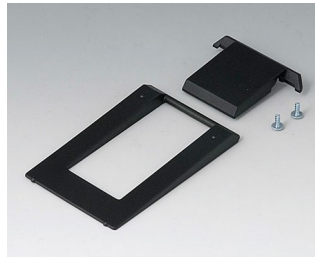

A9250909
Tilt foot bar
ABS (UL 94 HB)
black RAL 9005

Salvo modifiche tecniche. © OKW Gehäusesysteme, Buchen/Germania.