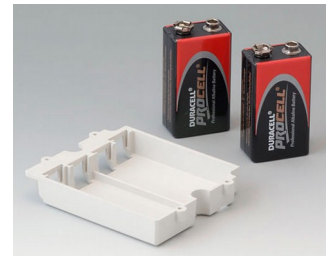

A9174002
Battery compartment, 2 x 9 V
ABS (UL 94 HB)
off-white RAL 9002