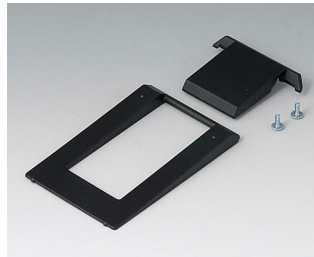

A9250909
Tilt foot bar
ABS (UL 94 HB)
black RAL 9005

Salvo modifiche tecniche. © OKW Gehäusesysteme, Buchen/Germania.