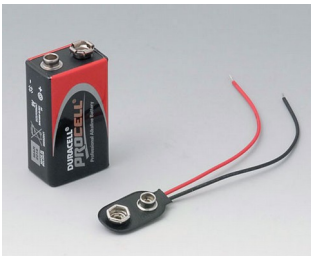

Accessory "battery"

A9160003
 Plug-in contact, 1 x 9 V (PP3)

A9161002
 Set of battery clips, 2 x 9 V or 4 x AA
 Steel
 tin-plated

A9173010
 9 V contact kit, 1 x 9 V
 ABS (UL 94 HB)

A9174002
 Battery compartment, 2 x 9 V
 ABS (UL 94 HB)
 off-white RAL 9002