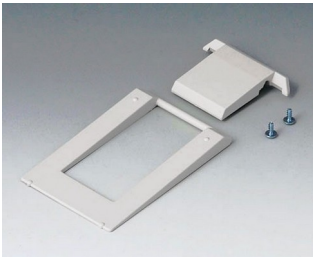

Accessory

A9250907
Tilt foot bar
ABS (UL 94 HB)
off-white RAL 9002