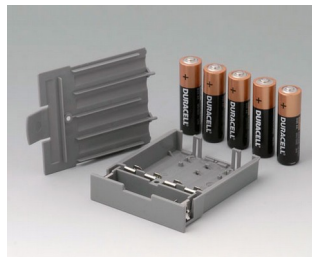

DATEC-CONTROL

A9176128
Battery compartment XS, 2 x AA
or 1 x 9V
ABS (UL 94 HB)

A9176158
Battery compartment XS, 3 x AA
ABS (UL 94 HB)
off-white RAL 9002

A9177310
Battery compartment, 1 x 9 V
ABS (UL 94 HB)

A9178118
Battery compartment holder
PC
volcano

A9178128
Battery compartment, M/L, 4 x
AA
PC
volcano

A9178158
Battery compartment, M/L, 5 x
AA
PC
volcano

A9178178
End plate for electronic area,
Vers. I
PC
volcano