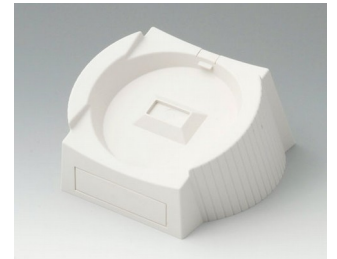

# DATEC-CONTROL

**A9178007**  
 Contacts, male  
 gold-plated

**A9178118**  
 Battery compartment holder  
 PC  
 volcano

**A9178128**  
 Battery compartment, M/L, 4 x  
 AA  
 PC  
 volcano

**A9178137**  
 Station, Vers. I  
 ABS (UL 94 HB)  
 off-white RAL 9002