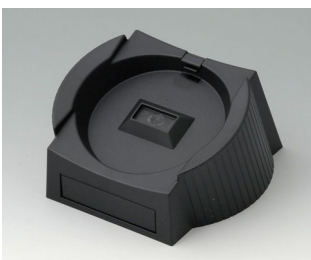

DATEC-CONTROL

A9178007
Contacts, male
gold-plated

A9178118
Battery compartment holder
PC
volcano

A9178128
Battery compartment, M/L, 4 x
AA
PC
volcano

A9178137
Station, Vers. I
ABS (UL 94 HB)
off-white RAL 9002