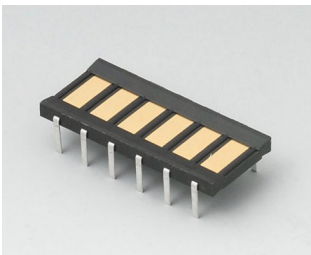

A9226337
Wall suspension element
ABS (UL 94 HB)
off-white RAL 9002

A9226339
Wall suspension element
ABS (UL 94 HB)
black RAL 9005

Accessory "carrying"

A910002
Ring eyelet
PA 6
volcano

Accessory

A9178008
Contacts, female
gold-plated