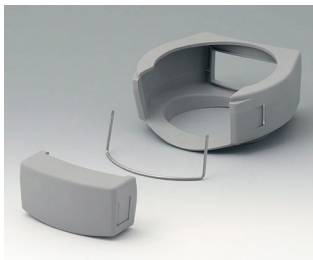

DATEC-CONTROL

A9177006
 Sealing kit S

A9177008
 Protector S
 SBS (TPE)
 volcano

A9178001
 Display window M
 Acrylic glass
 clear

A9178006
 Sealing kit M

A9178108
 Protector M
 SBS (TPE)
 volcano

A9178208
 Protector M
 SBS (TPE)
 volcano