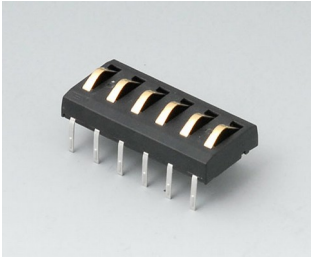

DATEC-CONTROL

A9178007
Contacts, male
gold-plated