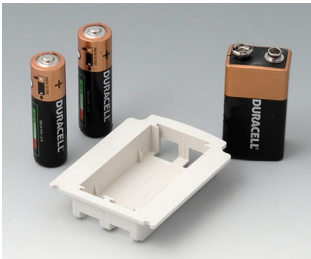

DATEC-CONTROL

A9176128
Battery compartment XS, 2 x AA
or 1 x 9V
ABS (UL 94 HB)