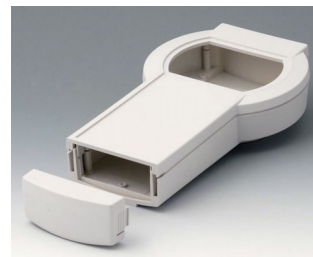

A9079207
DATEC-CONTROL L, Vers. II
ABS (UL 94 HB)
off-white RAL 9002
266x144x60mm
IP 54 opt.