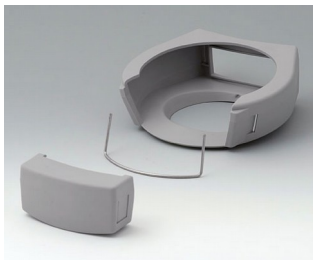

A9179108
Protector L
SBS (TPE)
volcano