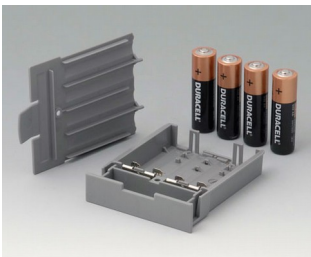

A9178128
Battery compartment, M/L, 4 x
AA
PC
volcano