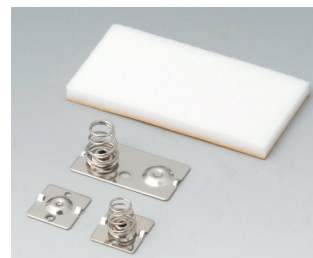

A9176007
Set of battery clips, 2 x AA
Steel
nickel-plated