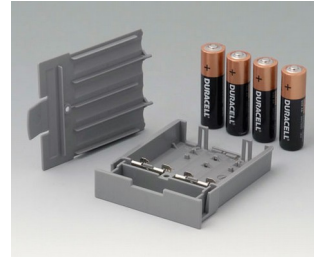

A9178128
Battery compartment, M/L, 4 x
AA
PC
volcano