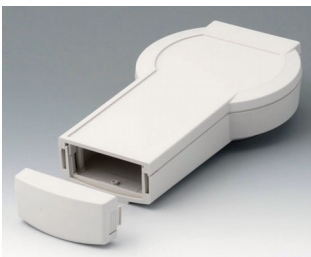

A9079107
DATEC-CONTROL L, Vers. I
ABS (UL 94 HB)
off-white RAL 9002
266x144x60mm
IP 54 opt.