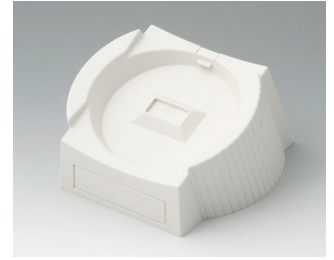

DATEC-CONTROL

A9178007
Contacts, male
gold-plated

A9178118
Battery compartment holder
PC
volcano

A9178128
Battery compartment, M/L, 4 x
AA
PC
volcano

A9178137
Station, Vers. I
ABS (UL 94 HB)
off-white RAL 9002