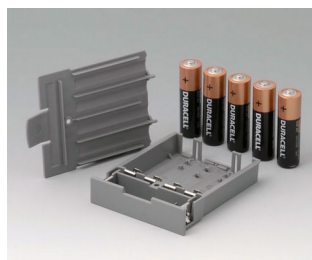

A9178158
Battery compartment, M/L, 5 x
AA
PC
volcano