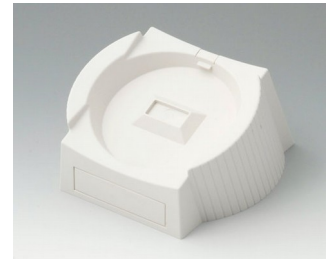

# DATEC-CONTROL

**A9178007**  
Contacts, male  
gold-plated

**A9178118**  
Battery compartment holder  
PC  
volcano

**A9178128**  
Battery compartment, M/L, 4 x  
AA  
PC  
volcano

**A9178137**  
Station, Vers. I  
ABS (UL 94 HB)  
off-white RAL 9002