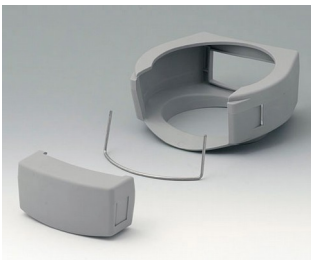

# DATEC-CONTROL

**A9177006**  
 Sealing kit S

**A9177008**  
 Protector S  
 SBS (TPE)  
 volcano

**A9178001**  
 Display window M  
 Acrylic glass  
 clear

**A9178006**  
 Sealing kit M

**A9178108**  
 Protector M  
 SBS (TPE)  
 volcano