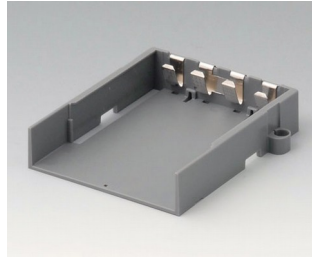

A9178118
Battery compartment holder
PC
volcano