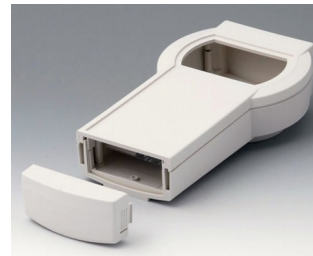

A9078207
DATEC-CONTROL M, Vers. II
ABS (UL 94 HB)
off-white RAL 9002
243x130x60mm
IP 54 opt.