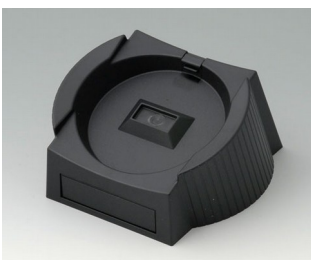

# DATEC-CONTROL

**A9178007**  
Contacts, male  
gold-plated

**A9178118**  
Battery compartment holder  
PC  
volcano

**A9178128**  
Battery compartment, M/L, 4 x  
AA  
PC  
volcano

**A9178137**  
Station, Vers. I  
ABS (UL 94 HB)  
off-white RAL 9002