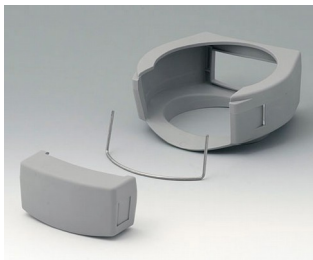

# DATEC-CONTROL

A9177006  
 Sealing kit S

A9177008  
 Protector S  
 SBS (TPE)  
 volcano

A9178001  
 Display window M  
 Acrylic glass  
 clear

A9178006  
 Sealing kit M

A9178108  
 Protector M  
 SBS (TPE)  
 volcano