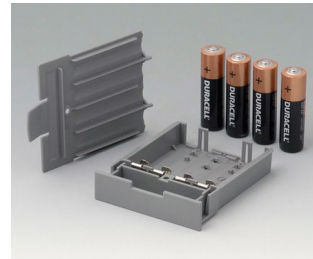

# DATEC-CONTROL

**A9178007**  
 Contacts, male  
 gold-plated

**A9178118**  
 Battery compartment holder  
 PC  
 volcano

**A9178128**  
 Battery compartment, M/L, 4 x  
 AA  
 PC  
 volcano

**A9178137**  
 Station, Vers. I  
 ABS (UL 94 HB)  
 off-white RAL 9002