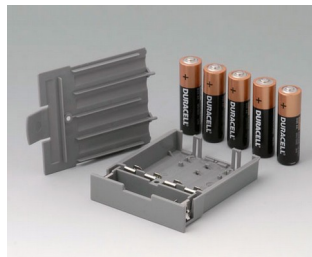

A9178158
Battery compartment, M/L, 5 x
AA
PC
volcano