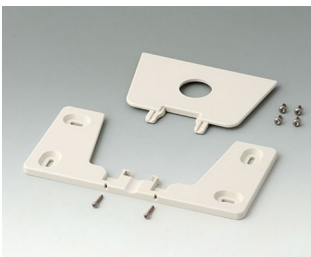

EVOTEC

Accessory "protection"

A9500030
Sealing 80

A9502030
Sealing 100

A9503030
Sealing 125

A9504030
Sealing 150

A9506030
Sealing 200

A9508030
Sealing 250

Accessory "wall/holder"

A9506117
Wall suspension element
ASA+PC (UL 94 V-0)
off-white RAL 9002

B1300017
Fastening element for DIN-Rails
PA 6
off-white RAL 9002

Accessory "screws"

A0305031
Self-tapping screws 2.5 x 6 mm
(PZ1)