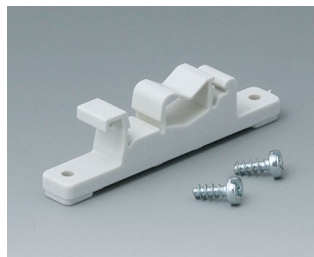

EVOTEC

Accessory "protection"

A9500030
Sealing 80

A9502030
Sealing 100

A9503030
Sealing 125

A9504030
Sealing 150

A9506030
Sealing 200

A9508030
Sealing 250

Accessory "wall/holder"

A9506117
Wall suspension element
ASA+PC (UL 94 V-0)
off-white RAL 9002

B1300017
Fastening element for DIN-Rails
PA 6
off-white RAL 9002

Accessory "screws"

A0305031
Self-tapping screws 2.5 x 6 mm
(PZ1)