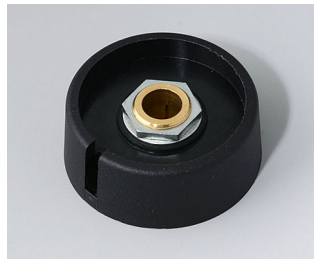

COM-KNOBS

A3023638
COM-KNOBS 23, with recess
PA 6
volcano
23x16mm 1/4"

A3023639
COM-KNOBS 23, with recess
PA 6
nero
23x16mm 1/4"

A3031068
COM-KNOBS 31, with recess
PA 6
volcano
31x16mm 6mm

A3031069
COM-KNOBS 31, with recess
PA 6
nero
31x16mm 6mm

A3031638
COM-KNOBS 31, with recess
PA 6
volcano
31x16mm 1/4"

A3031639
COM-KNOBS 31, with recess
PA 6
nero
31x16mm 1/4"

A3040068
COM-KNOBS 40, with recess
PA 6
volcano
40x16mm 6mm

A3040069
COM-KNOBS 40, with recess
PA 6
nero
40x16mm 6mm

A3040088
COM-KNOBS 40, with recess
PA 6
volcano
40x16mm 8mm

A3040089
COM-KNOBS 40, with recess
PA 6
nero
40x16mm 8mm

A3050068
COM-KNOBS 50, with recess
PA 6
volcano
50x16mm 6mm

A3050069
COM-KNOBS 50, with recess
PA 6
nero
50x16mm 6mm