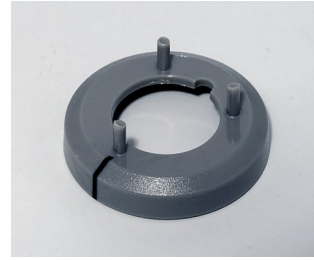

A6210009
 Round nut M10 x 0.75

A6295009
 Round nut 3/8"-32G

A6300000
 Spanner

COM-KNOBS

A7516000
 Nut cover 16, without line
 ABS (UL 94 HB)
 black RAL 9005

A7516010
 Nut cover 16, with line
 ABS (UL 94 HB)
 black RAL 9005