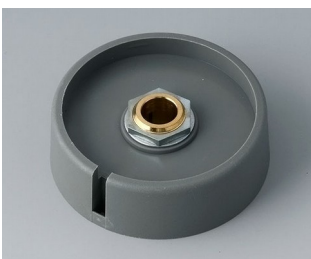

A3040088
COM-KNOBS 40, with recess
PA 6
volcano
40x16mm 8mm

A3040089
COM-KNOBS 40, with recess
PA 6
nero
40x16mm 8mm

A3050068
COM-KNOBS 50, with recess
PA 6
volcano
50x16mm 6mm

A3050069
COM-KNOBS 50, with recess
PA 6
nero
50x16mm 6mm