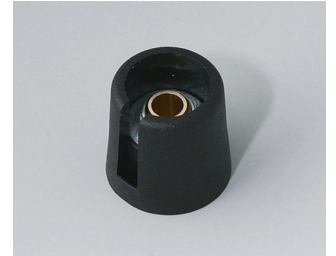

## Versioni

**A3016048**  
COM-KNOBS 16, with recess  
PA 6  
volcano  
16x16mm 4mm

**A3016049**  
COM-KNOBS 16, with recess  
PA 6  
nero  
16x16mm 4mm

**A3016068**  
COM-KNOBS 16, with recess  
PA 6  
volcano  
16x16mm 6mm