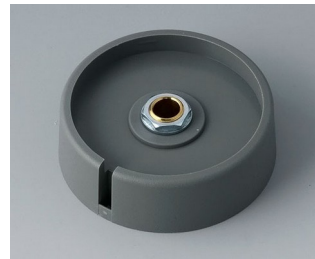

A3050068
COM-KNOBS 50, with recess
PA 6
volcano
50x16mm 6mm