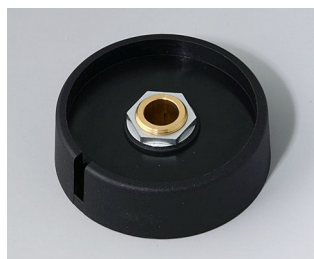

A3050089
COM-KNOBS 50, with recess
PA 6
nero
50x16mm 8mm