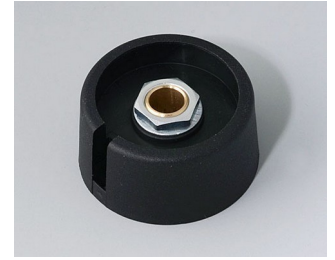

COM-KNOBS

A3023638
COM-KNOBS 23, with recess
PA 6
volcano
23x16mm 1/4"

A3023639
COM-KNOBS 23, with recess
PA 6
nero
23x16mm 1/4"

A3031068
COM-KNOBS 31, with recess
PA 6
volcano
31x16mm 6mm

A3031069
COM-KNOBS 31, with recess
PA 6
nero
31x16mm 6mm

A3031638
COM-KNOBS 31, with recess
PA 6
volcano
31x16mm 1/4"

A3031639
COM-KNOBS 31, with recess
PA 6
nero
31x16mm 1/4"

A3040068
COM-KNOBS 40, with recess
PA 6
volcano
40x16mm 6mm

A3040069
COM-KNOBS 40, with recess
PA 6
nero
40x16mm 6mm