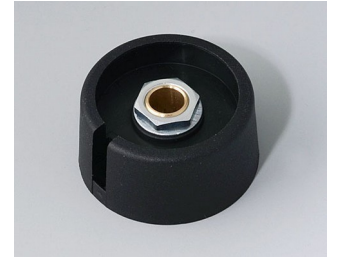

# COM-KNOBS

**A3023638**  
COM-KNOBS 23, with recess  
PA 6  
volcano  
23x16mm 1/4"

**A3023639**  
COM-KNOBS 23, with recess  
PA 6  
nero  
23x16mm 1/4"

**A3031068**  
COM-KNOBS 31, with recess  
PA 6  
volcano  
31x16mm 6mm