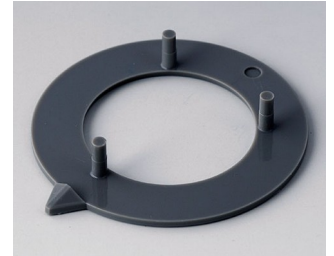

A4240008
Arrow disk 40
ABS (UL 94 HB)
dusty grey RAL 7037