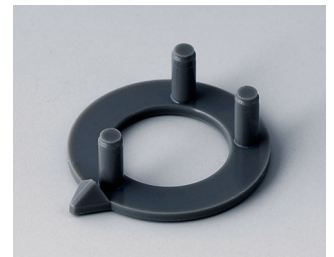

A4220008
Arrow disk 20
ABS (UL 94 HB)
dusty grey RAL 7037