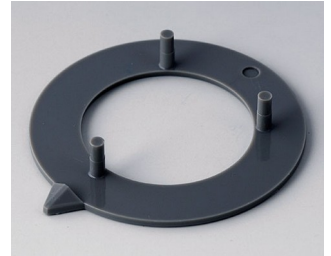

A4240008
Arrow disk 40
ABS (UL 94 HB)
dusty grey RAL 7037