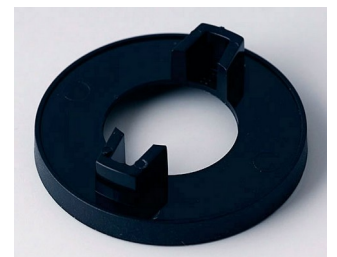

A5140000
Nut cover 40, without line
ABS (UL 94 HB)
black RAL 9005