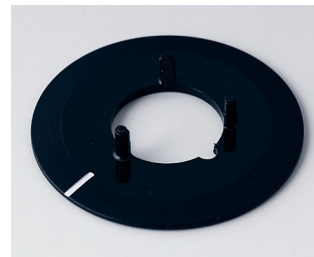

A7331010
Disk 31, with line
ABS (UL 94 HB)
black RAL 9005