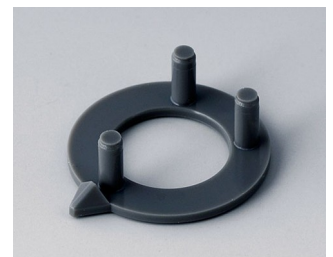

A4220008
Arrow disk 20
ABS (UL 94 HB)
dusty grey RAL 7037