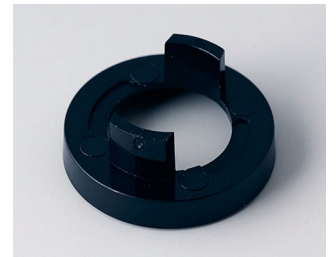

A5040008
Cover 40, without line
ABS (UL 94 HB)
dusty grey RAL 7037

A5040100
Cover 40, with line
ABS (UL 94 HB)
black RAL 9005

A5040108
Cover 40, with line
ABS (UL 94 HB)
dusty grey RAL 7037

A5116000
Nut cover 16, without line
ABS (UL 94 HB)
black RAL 9005