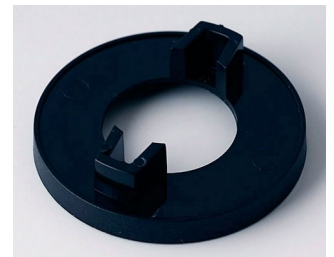

A5140000
Nut cover 40, without line
ABS (UL 94 HB)
black RAL 9005