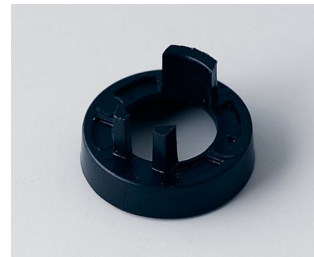

A5116000
Nut cover 16, without line
ABS (UL 94 HB)
black RAL 9005