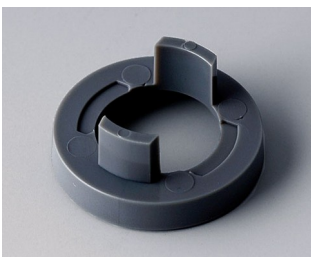

A5123008
Nut cover 23, without line
ABS (UL 94 HB)
dusty grey RAL 7037