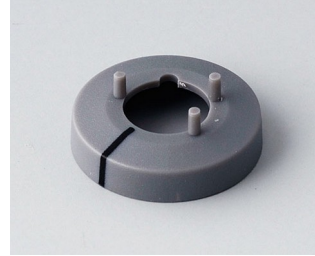

# ACCESSORI PER MANOPOLE COMBinate

**OKW**

GEHÄUSE  
SYSTEME

**A7510000**  
Nut cover 10, without line  
ABS (UL 94 HB)  
black RAL 9005

**A7510010**  
Nut cover 10, with line  
ABS (UL 94 HB)  
black RAL 9005