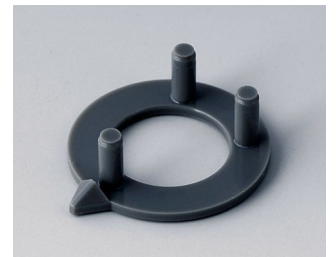

A4220008
Arrow disk 20
ABS (UL 94 HB)
dusty grey RAL 7037