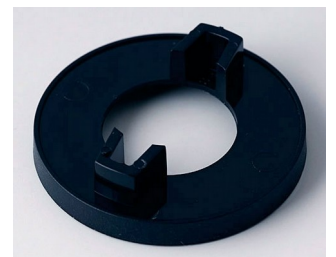

A5140000
Nut cover 40, without line
ABS (UL 94 HB)
black RAL 9005