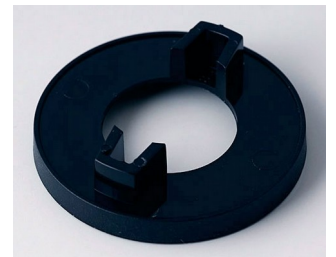

A5140000
Nut cover 40, without line
ABS (UL 94 HB)
black RAL 9005