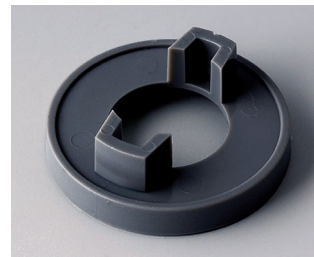

A5131008
Nut cover 31, without line
ABS (UL 94 HB)
dusty grey RAL 7037