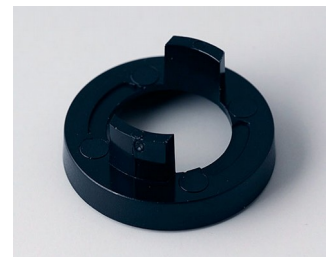

A5123000
Nut cover 23, without line
ABS (UL 94 HB)
black RAL 9005