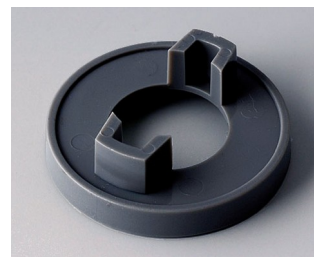

A5131008
Nut cover 31, without line
ABS (UL 94 HB)
dusty grey RAL 7037