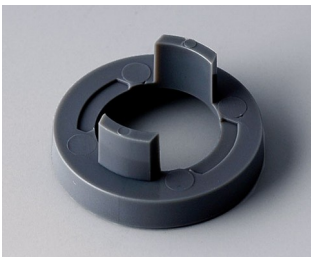

A5123008
Nut cover 23, without line
ABS (UL 94 HB)
dusty grey RAL 7037