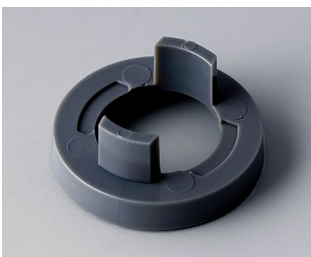

A5123008
Nut cover 23, without line
ABS (UL 94 HB)
dusty grey RAL 7037