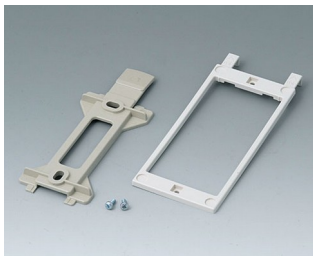

B1360048
Wall suspension elements
ABS (UL 94 HB)
pebble grey RAL 7032