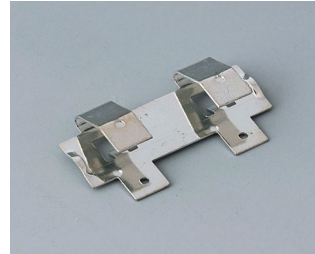

SUPPORTO BATTERIA, VANI BATTERIA,

SUPPORTI PILE A BOTTONO

Accessory "battery"

A9156002
Plug-in contact, 1 x 9 V (PP3)

A9161001
Set of battery clips, 4 x AA
Steel
tin-plated

A9193003
Battery-clips, double contact
Steel
tin-plated

A9193004
Battery-clips, single contact
Steel
tin-plated

A9193005
Battery clips, double contact
Steel
nickel-plated

A9193006
Battery-clips, single contact
Steel
nickel-plated

A9193008
Battery clips, double contact
CuBe
nickel-plated