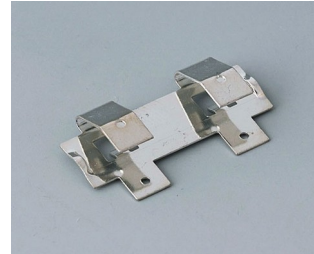

SUPPORTO BATTERIA, VANI BATTERIA,

SUPPORTI PILE A BOTTONO

Accessory "battery"

A9156002
Plug-in contact, 1 x 9 V (PP3)

A9161001
Set of battery clips, 4 x AA
Steel
tin-plated

A9193003
Battery-clips, double contact
Steel
tin-plated

A9193004
Battery-clips, single contact
Steel
tin-plated

A9193005
Battery clips, double contact
Steel
nickel-plated

A9193006
Battery-clips, single contact
Steel
nickel-plated

A9193008
Battery clips, double contact
CuBe
nickel-plated