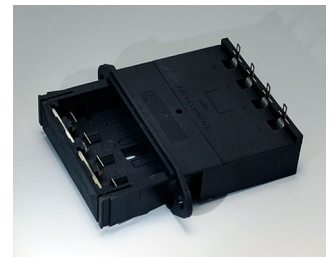

A9156003
Battery holder, 1 x 9 V (PP3)
Steel
nickel-plated

A9174004
Battery compartment, 4 x AA
ABS (UL 94 HB)
off-white RAL 9002

A9193037
Button cell holder, Ø 20 mm

A9193038
Button cell holder, Ø 23 mm

A9193039
Button cell holder, Ø 12 mm

A9193040
Button cell holder, Ø 16 mm

A9250250
Battery spacer
PE foam
50x25x4mm

A9250251
Battery spacer
PE foam
50x25x3mm

A9301330
Battery holder, 3 x AA
PA
black RAL 9005

A9302510
Battery holder, 1 x 9 V (PP3)
PA
black RAL 9005

A9302540
Battery holder, 4 x AA
PA
black RAL 9005

SUPPORTO BATTERIA, VANI BATTERIA,

SUPPORTI PILE A BOTTONO

A9303210
Battery holder, 1 x C
PA
black RAL 9005