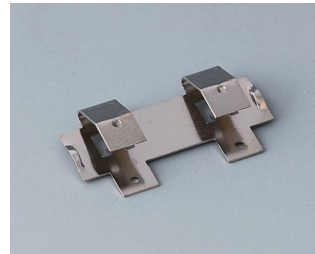

SUPPORTO BATTERIA, VANI BATTERIA,

SUPPORTI PILE A BOTTONO

Accessory "battery"

A9156002
Plug-in contact, 1 x 9 V (PP3)

A9161001
Set of battery clips, 4 x AA
Steel
tin-plated

A9193003
Battery-clips, double contact
Steel
tin-plated

A9193004
Battery-clips, single contact
Steel
tin-plated

A9193005
Battery clips, double contact
Steel
nickel-plated

A9193006
Battery-clips, single contact
Steel
nickel-plated

A9193008
Battery clips, double contact
CuBe
nickel-plated