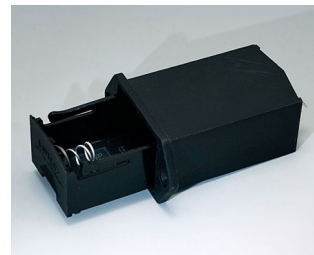

A9156003
Battery holder, 1 x 9 V (PP3)
Steel
nickel-plated

A9174004
Battery compartment, 4 x AA
ABS (UL 94 HB)
off-white RAL 9002

A9193037
Button cell holder, Ø 20 mm

A9193038
Button cell holder, Ø 23 mm

A9193039
Button cell holder, Ø 12 mm

A9193040
Button cell holder, Ø 16 mm

A9250250
Battery spacer
PE foam
50x25x4mm

A9250251
Battery spacer
PE foam
50x25x3mm

A9301330
Battery holder, 3 x AA
PA
black RAL 9005

A9302510
Battery holder, 1 x 9 V (PP3)
PA
black RAL 9005

A9302540
Battery holder, 4 x AA
PA
black RAL 9005

SUPPORTO BATTERIA, VANI BATTERIA,

SUPPORTI PILE A BOTTONO

A9303210
Battery holder, 1 x C
PA
black RAL 9005