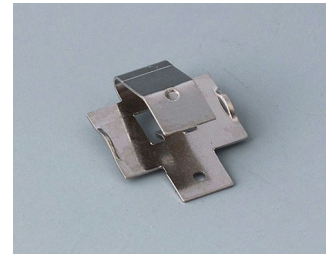

SUPPORTO BATTERIA, VANI BATTERIA,

SUPPORTI PILE A BOTTONO

Accessory "battery"

A9156002
Plug-in contact, 1 x 9 V (PP3)

A9161001
Set of battery clips, 4 x AA
Steel
tin-plated

A9193003
Battery-clips, double contact
Steel
tin-plated

A9193004
Battery-clips, single contact
Steel
tin-plated

A9193005
Battery clips, double contact
Steel
nickel-plated

A9193006
Battery-clips, single contact
Steel
nickel-plated

A9193008
Battery clips, double contact
CuBe
nickel-plated

A9193009
Battery clips, single contact
CuBe
nickel-plated

Salvo modifiche tecniche. © OKW Gehäusesysteme, Buchen/Germania.