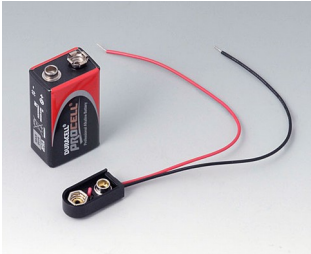

SUPPORTO BATTERIA, VANI BATTERIA,

SUPPORTI PILE A BOTTONO

Accessory "battery"

A9156002
Plug-in contact, 1 x 9 V (PP3)

A9161001
Set of battery clips, 4 x AA
Steel
tin-plated

A9193003
Battery-clips, double contact
Steel
tin-plated