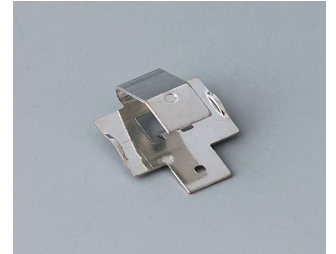

SUPPORTO BATTERIA, VANI BATTERIA,

SUPPORTI PILE A BOTTONO

Accessory "battery"

A9156002
Plug-in contact, 1 x 9 V (PP3)

A9161001
Set of battery clips, 4 x AA
Steel
tin-plated

A9193003
Battery-clips, double contact
Steel
tin-plated

A9193004
Battery-clips, single contact
Steel
tin-plated

A9193005
Battery clips, double contact
Steel
nickel-plated

A9193006
Battery-clips, single contact
Steel
nickel-plated

A9193008
Battery clips, double contact
CuBe
nickel-plated