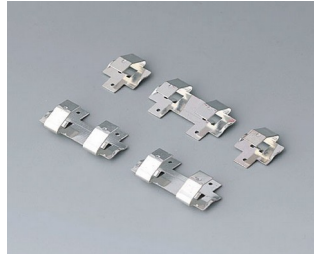

SUPPORTO BATTERIA, VANI BATTERIA,

SUPPORTI PILE A BOTTONO

Accessory "battery"

A9156002
Plug-in contact, 1 x 9 V (PP3)

A9161001
Set of battery clips, 4 x AA
Steel
tin-plated

A9193003
Battery-clips, double contact
Steel
tin-plated