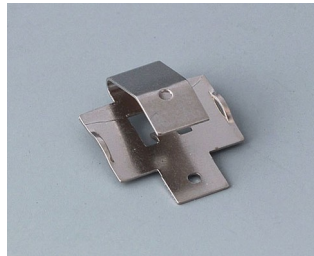

SUPPORTO BATTERIA, VANI BATTERIA,

SUPPORTI PILE A BOTTONO

Accessory "battery"

A9156002
Plug-in contact, 1 x 9 V (PP3)

A9161001
Set of battery clips, 4 x AA
Steel
tin-plated

A9193003
Battery-clips, double contact
Steel
tin-plated

A9193004
Battery-clips, single contact
Steel
tin-plated

A9193005
Battery clips, double contact
Steel
nickel-plated

A9193006
Battery-clips, single contact
Steel
nickel-plated

A9193008
Battery clips, double contact
CuBe
nickel-plated