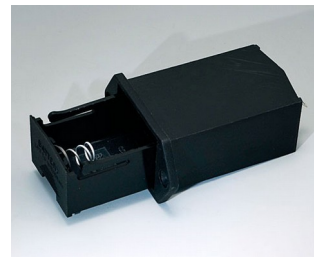

A9156003
Battery holder, 1 x 9 V (PP3)
Steel
nickel-plated

A9174004
Battery compartment, 4 x AA
ABS (UL 94 HB)
off-white RAL 9002

A9193037
Button cell holder, Ø 20 mm

A9193038
Button cell holder, Ø 23 mm

A9193039
Button cell holder, Ø 12 mm

A9193040
Button cell holder, Ø 16 mm

A9250250
Battery spacer
PE foam
50x25x4mm

A9250251
Battery spacer
PE foam
50x25x3mm

A9301330
Battery holder, 3 x AA
PA
black RAL 9005

A9302510
Battery holder, 1 x 9 V (PP3)
PA
black RAL 9005

A9302540
Battery holder, 4 x AA
PA
black RAL 9005

SUPPORTO BATTERIA, VANI BATTERIA,

SUPPORTI PILE A BOTTONO

A9303210
Battery holder, 1 x C
PA
black RAL 9005