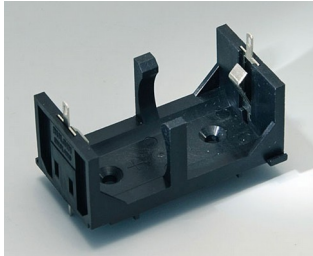

A9156003
Battery holder, 1 x 9 V (PP3)
Steel
nickel-plated

A9174004
Battery compartment, 4 x AA
ABS (UL 94 HB)
off-white RAL 9002

A9193037
Button cell holder, Ø 20 mm

A9193038
Button cell holder, Ø 23 mm

A9193039
Button cell holder, Ø 12 mm

A9193040
Button cell holder, Ø 16 mm

A9250250
Battery spacer
PE foam
50x25x4mm

A9250251
Battery spacer
PE foam
50x25x3mm

A9301330
Battery holder, 3 x AA
PA
black RAL 9005

A9302510
Battery holder, 1 x 9 V (PP3)
PA
black RAL 9005

A9302540
Battery holder, 4 x AA
PA
black RAL 9005

SUPPORTO BATTERIA, VANI BATTERIA,

SUPPORTI PILE A BOTTONO

A9303210
Battery holder, 1 x C
PA
black RAL 9005