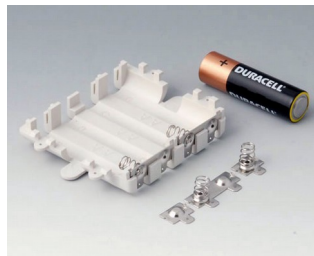

A9336119
Battery compartment kit, 3 x AA
ABS (UL 94 HB)
black RAL 9005
93x69mm
IP 54

A9338117
Battery compartment kit, 5 x AA
ABS (UL 94 HB)
off-white RAL 9002
93x98mm
IP 54

A9338118
Battery compartment kit, 5 x AA
ABS (UL 94 HB)
lava
93x98mm
IP 54

A9338119
Battery compartment kit, 5 x AA
ABS (UL 94 HB)
black RAL 9005
93x98mm
IP 54

A9338218
Battery compartment kit, 5 x AA
ASA+PC (UL 94 V-0)
lava
93x98mm
IP 54

A9345217
Set of battery compartment, 4 x AA
ABS (UL 94 HB)
off-white RAL 9002