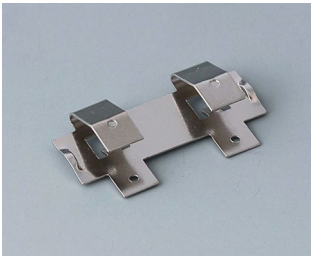

SUPPORTO BATTERIA, VANI BATTERIA,

SUPPORTI PILE A BOTTONO

Accessory "battery"

A9156002
Plug-in contact, 1 x 9 V (PP3)

A9161001
Set of battery clips, 4 x AA
Steel
tin-plated

A9193003
Battery-clips, double contact
Steel
tin-plated

A9193004
Battery-clips, single contact
Steel
tin-plated

A9193005
Battery clips, double contact
Steel
nickel-plated

A9193006
Battery-clips, single contact
Steel
nickel-plated

A9193008
Battery clips, double contact
CuBe
nickel-plated