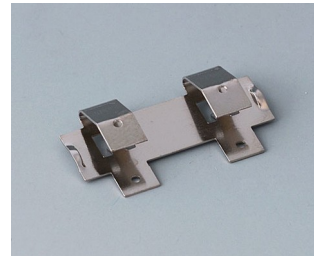

SUPPORTO BATTERIA, VANI BATTERIA,

SUPPORTI PILE A BOTTONO

Accessory "battery"

A9156002
Plug-in contact, 1 x 9 V (PP3)

A9161001
Set of battery clips, 4 x AA
Steel
tin-plated

A9193003
Battery-clips, double contact
Steel
tin-plated

A9193004
Battery-clips, single contact
Steel
tin-plated

A9193005
Battery clips, double contact
Steel
nickel-plated

A9193006
Battery-clips, single contact
Steel
nickel-plated

A9193008
Battery clips, double contact
CuBe
nickel-plated