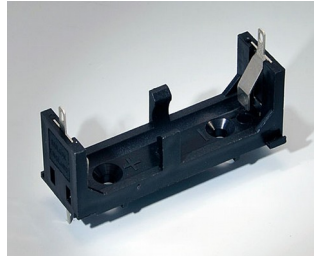

A9156003
Battery holder, 1 x 9 V (PP3)
Steel
nickel-plated

A9174004
Battery compartment, 4 x AA
ABS (UL 94 HB)
off-white RAL 9002

A9193037
Button cell holder, Ø 20 mm

A9193038
Button cell holder, Ø 23 mm

A9193039
Button cell holder, Ø 12 mm

A9193040
Button cell holder, Ø 16 mm

A9250250
Battery spacer
PE foam
50x25x4mm

A9250251
Battery spacer
PE foam
50x25x3mm

A9301330
Battery holder, 3 x AA
PA
black RAL 9005

A9302510
Battery holder, 1 x 9 V (PP3)
PA
black RAL 9005

A9302540
Battery holder, 4 x AA
PA
black RAL 9005

SUPPORTO BATTERIA, VANI BATTERIA,

SUPPORTI PILE A BOTTONO

A9303210
Battery holder, 1 x C
PA
black RAL 9005

A9303310
Battery holder, 1 x AA
PA
black RAL 9005

A9336117
Battery compartment kit, 3 x AA
ABS (UL 94 HB)
off-white RAL 9002
93x69mm
IP 54

A9336118
Battery compartment kit, 3 x AA
ABS (UL 94 HB)
lava
93x69mm
IP 54