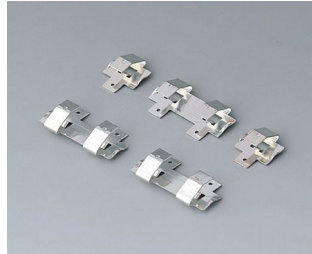

A9338119
Battery compartment kit, 5 x AA
ABS (UL 94 HB)
black RAL 9005
93x98mm
IP 54

A9338218
Battery compartment kit, 5 x AA
ASA+PC (UL 94 V-0)
lava
93x98mm
IP 54

A9345217
Set of battery compartment, 4 x AA
ABS (UL 94 HB)
off-white RAL 9002

SUPPORTO BATTERIA, VANI BATTERIA,

SUPPORTI PILE A BOTTONO

Accessory "battery"

A9156002
Plug-in contact, 1 x 9 V (PP3)

A9161001
Set of battery clips, 4 x AA
Steel
tin-plated

A9193003
Battery-clips, double contact
Steel
tin-plated