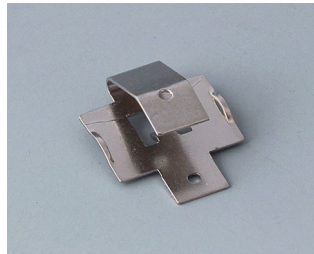

SUPPORTO BATTERIA, VANI BATTERIA,

SUPPORTI PILE A BOTTONO

Accessory "battery"

A9156002
Plug-in contact, 1 x 9 V (PP3)

A9161001
Set of battery clips, 4 x AA
Steel
tin-plated

A9193003
Battery-clips, double contact
Steel
tin-plated

A9193004
Battery-clips, single contact
Steel
tin-plated

A9193005
Battery clips, double contact
Steel
nickel-plated

A9193006
Battery-clips, single contact
Steel
nickel-plated

A9193008
Battery clips, double contact
CuBe
nickel-plated