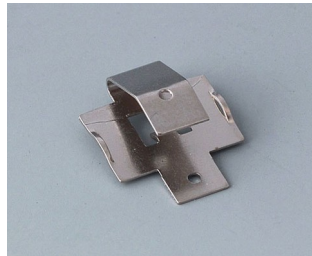

SUPPORTO BATTERIA, VANI BATTERIA,

SUPPORTI PILE A BOTTONO

Accessory "battery"

A9156002
Plug-in contact, 1 x 9 V (PP3)

A9161001
Set of battery clips, 4 x AA
Steel
tin-plated

A9193003
Battery-clips, double contact
Steel
tin-plated

A9193004
Battery-clips, single contact
Steel
tin-plated

A9193005
Battery clips, double contact
Steel
nickel-plated

A9193006
Battery-clips, single contact
Steel
nickel-plated

A9193008
Battery clips, double contact
CuBe
nickel-plated