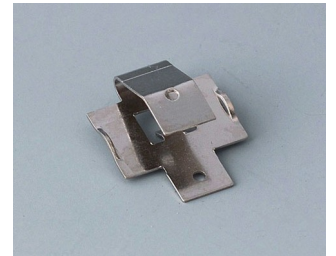

SUPPORTO BATTERIA, VANI BATTERIA,

SUPPORTI PILE A BOTTONO

Accessory "battery"

A9156002
Plug-in contact, 1 x 9 V (PP3)

A9161001
Set of battery clips, 4 x AA
Steel
tin-plated

A9193003
Battery-clips, double contact
Steel
tin-plated

A9193004
Battery-clips, single contact
Steel
tin-plated

A9193005
Battery clips, double contact
Steel
nickel-plated

A9193006
Battery-clips, single contact
Steel
nickel-plated

A9193008
Battery clips, double contact
CuBe
nickel-plated

A9193009
Battery clips, single contact
CuBe
nickel-plated

Salvo modifiche tecniche. © OKW Gehäusesysteme, Buchen/Germania.