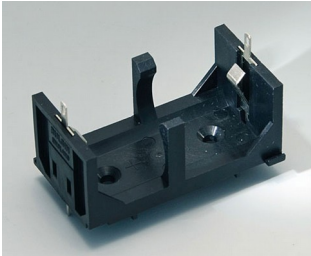

A9156003
Battery holder, 1 x 9 V (PP3)
Steel
nickel-plated

A9174004
Battery compartment, 4 x AA
ABS (UL 94 HB)
off-white RAL 9002

A9193037
Button cell holder, Ø 20 mm

A9193038
Button cell holder, Ø 23 mm

A9193039
Button cell holder, Ø 12 mm

A9193040
Button cell holder, Ø 16 mm

A9250250
Battery spacer
PE foam
50x25x4mm

A9250251
Battery spacer
PE foam
50x25x3mm

A9301330
Battery holder, 3 x AA
PA
black RAL 9005

A9302510
Battery holder, 1 x 9 V (PP3)
PA
black RAL 9005

A9302540
Battery holder, 4 x AA
PA
black RAL 9005

SUPPORTO BATTERIA, VANI BATTERIA,

SUPPORTI PILE A BOTTONO

A9303210
Battery holder, 1 x C
PA
black RAL 9005