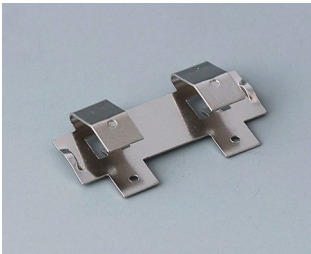

SUPPORTO BATTERIA, VANI BATTERIA,

SUPPORTI PILE A BOTTONO

Accessory "battery"

A9156002
Plug-in contact, 1 x 9 V (PP3)

A9161001
Set of battery clips, 4 x AA
Steel
tin-plated

A9193003
Battery-clips, double contact
Steel
tin-plated

A9193004
Battery-clips, single contact
Steel
tin-plated

A9193005
Battery clips, double contact
Steel
nickel-plated

A9193006
Battery-clips, single contact
Steel
nickel-plated

A9193008
Battery clips, double contact
CuBe
nickel-plated