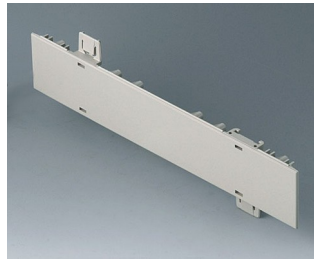

A0110280
Side panel 1 HE
ABS (UL 94 HB)
pebble grey RAL 7032
250x44,45mm