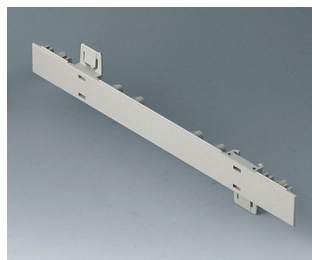

A0105280
Side panel 0.5 HE
ABS (UL 94 HB)
pebble grey RAL 7032
250x22,25mm