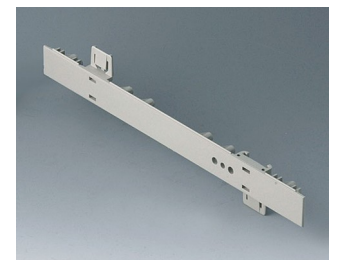

A0106280
Side panel 0.5 HE, for handle mounting
ABS (UL 94 HB)
pebble grey RAL 7032
250x22,25mm