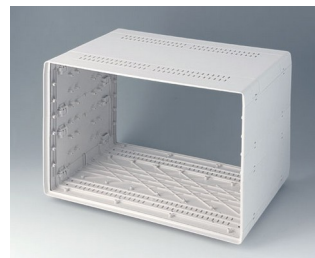

A0266270
EURO CASE 63 TE, without handle
ABS (UL 94 HB)
off-white RAL 9002
367x250x276,5mm