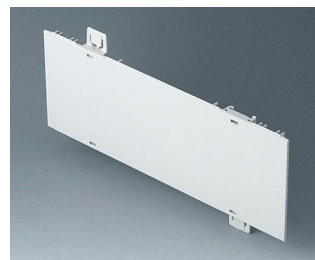

A0120270
Side panel 2 HE
ABS (UL 94 HB)
off-white RAL 9002
250x88,9mm