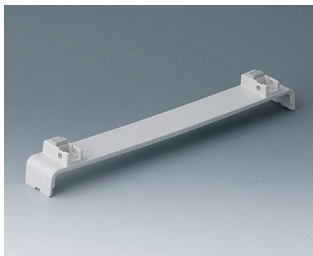

A0134370
Snap-in panel, without slots, with
feet
ABS (UL 94 HB)
off-white RAL 9002