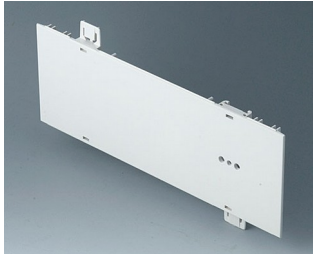

A0121270
Side panel 2 HE, for handle
mounting
ABS (UL 94 HB)
off-white RAL 9002
250x88,9mm