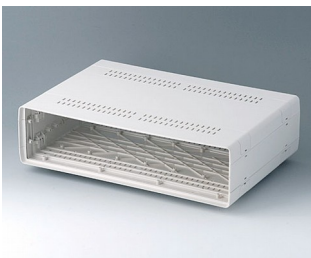

A0226270
EURO CASE 63 TE, without
handle
ABS (UL 94 HB)
off-white RAL 9002
367x250x98,5mm