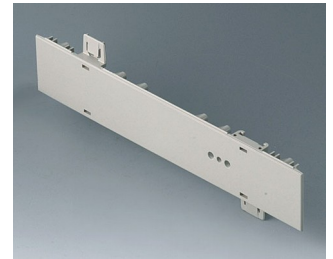

# EURO CONTENITORI

**A0110270**  
 Side panel 1 HE  
 ABS (UL 94 HB)  
 off-white RAL 9002  
 250x44,45mm

**A0110280**  
 Side panel 1 HE  
 ABS (UL 94 HB)  
 pebble grey RAL 7032  
 250x44,45mm

**A0111270**  
 Side panel 1 HE, for handle  
 mounting  
 ABS (UL 94 HB)  
 off-white RAL 9002  
 250x44,45mm