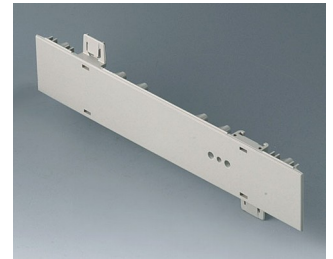

# EURO CONTENITORI

**A0110270**  
Side panel 1 HE  
ABS (UL 94 HB)  
off-white RAL 9002  
250x44,45mm

**A0110280**  
Side panel 1 HE  
ABS (UL 94 HB)  
pebble grey RAL 7032  
250x44,45mm

**A0111270**  
Side panel 1 HE, for handle  
mounting  
ABS (UL 94 HB)  
off-white RAL 9002  
250x44,45mm