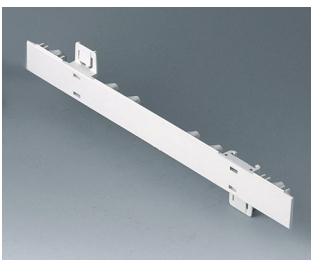

System components to complete

A0105270
Side panel 0.5 HE
ABS (UL 94 HB)
off-white RAL 9002
250x22,25mm