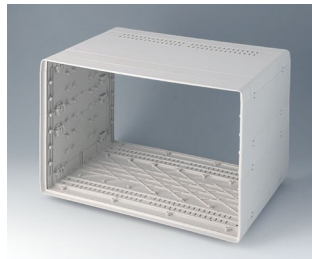

A0266170
EURO CASE 63 TE, without handle
ABS (UL 94 HB)
off-white RAL 9002
367x250x276,5mm