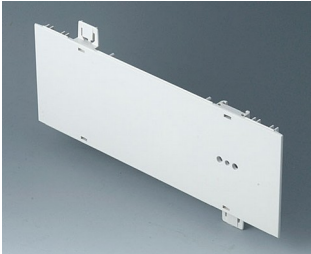

A0121270
Side panel 2 HE, for handle
mounting
ABS (UL 94 HB)
off-white RAL 9002
250x88,9mm