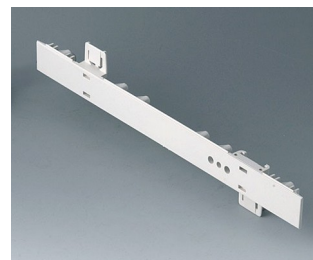

A0106270
Side panel 0.5 HE, for handle mounting
ABS (UL 94 HB)
off-white RAL 9002
250x22,25mm