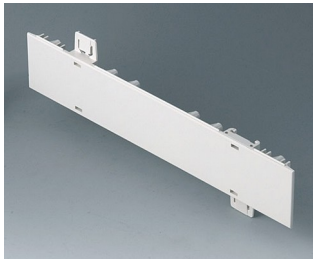

EURO CONTENITORI

A0110270
Side panel 1 HE
ABS (UL 94 HB)
off-white RAL 9002
250x44,45mm