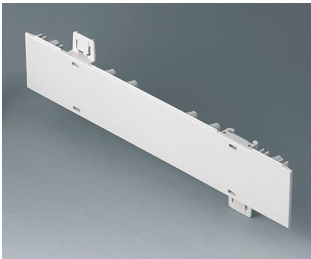

EURO CONTENITORI

A0110270
Side panel 1 HE
ABS (UL 94 HB)
off-white RAL 9002
250x44,45mm