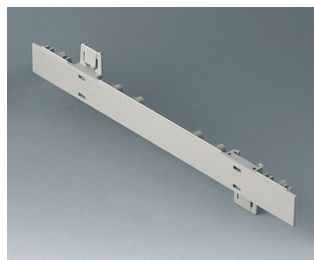

A0105280
Side panel 0.5 HE
ABS (UL 94 HB)
pebble grey RAL 7032
250x22,25mm