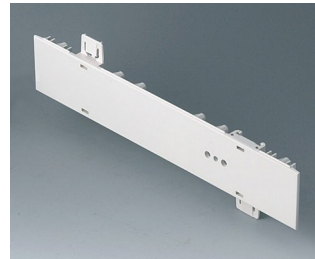

A0111270
Side panel 1 HE, for handle
mounting
ABS (UL 94 HB)
off-white RAL 9002
250x44,45mm