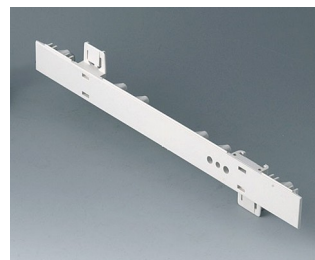

A0106270
Side panel 0.5 HE, for handle mounting
ABS (UL 94 HB)
off-white RAL 9002
250x22,25mm