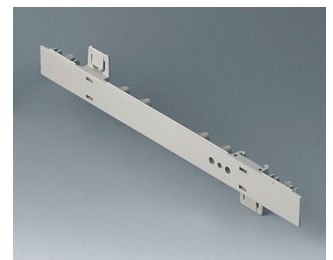

A0106280
Side panel 0.5 HE, for handle mounting
ABS (UL 94 HB)
pebble grey RAL 7032
250x22,25mm