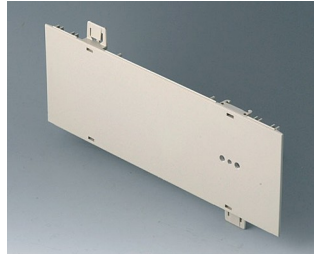

A0121280
Side panel 2 HE, for handle
mounting
ABS (UL 94 HB)
pebble grey RAL 7032
250x88,9mm