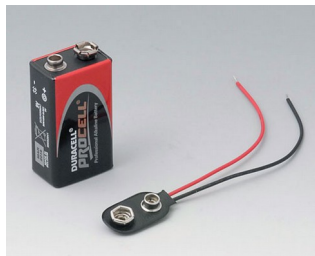

BOITIERS DE MESURE

Accessoires "piles"

A9160003
Raccords de pile, 1 x 9 V (PP3)