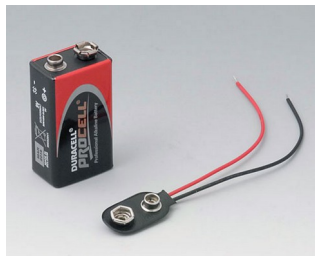

BOITIERS DE MESURE

Accessoires "piles"

A9160003
Raccords de pile, 1 x 9 V (PP3)