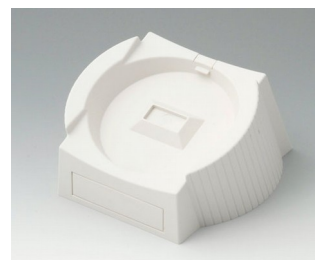

A9178137
Socle, Vers. I ABS (UL 94 HB) gris blanc RAL 9002