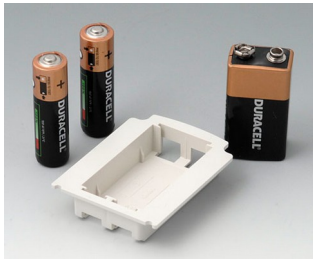

DATEC-CONTROL

A9176128
Logement pile XS, 2 x AA ou 1 x 9 V
ABS (UL 94 HB)

A9176158
Compartment piles XS, 3 x AA
ABS (UL 94 HB)
gris blanc RAL 9002

A9177310
Logement pile, 1 x 9 V
ABS (UL 94 HB)

A9178118
Support du compartiment piles
PC
volcan