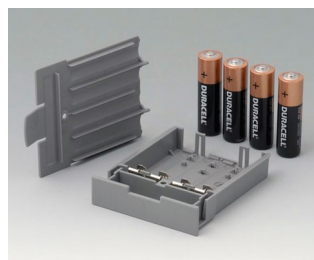

A9178128
Compartiment piles, M/L, 4 x AA PC volcan