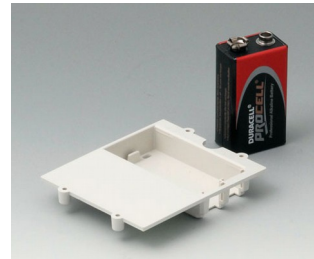

Accessoires "piles"

A9160003
Raccords de pile, 1 x 9 V (PP3)

A9174006
Ressorts de contacts, 1 x 9 V
Acier
étamé

A9176007
Ressorts de contacts, 2 x AA
Acier
nickelé

A9176008
Ressorts de contacts, 3 x AA
Acier
nickelé

DATEC-CONTROL

A9176128
Logement pile XS, 2 x AA ou 1 x 9 V
ABS (UL 94 HB)

A9176158
Compartment piles XS, 3 x AA
ABS (UL 94 HB)
gris blanc RAL 9002

A9177310
Logement pile, 1 x 9 V
ABS (UL 94 HB)

A9178118
Support du compartiment piles
PC
volcan