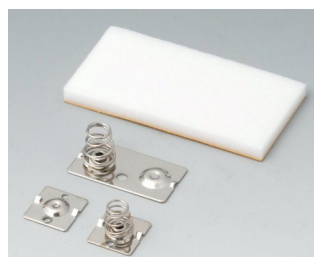

A9176007
Ressorts de contacts, 2 x AA
Acier
nickelé