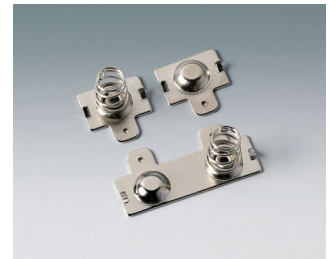

Versions

A9156002
Raccord de pile, 1 x 9 V (PP3)

A9160003
Raccords de pile, 1 x 9 V (PP3)

A9161001
Ressorts de contact, 4 x AA
Acier
étamé

A9161002
Ressorts de contacts, 2 x 9 V ou
4 x AA
Acier
étamé

CONTACTS, RACCORDEMENTS

A9174006
Ressorts de contacts, 1 x 9 V
Acier
étamé

A9190002
Ressorts de contact,
2xN/2xAA/2xAAA
Acier
étamé

A9190003
Ressorts de contact,
2xN/2xAA/2xAAA
Acier
nickelé

A9190010
Ressorts de contact, 4 x AA
Acier
nickelé

A9190011
Ressorts de contact, 2 x AA
Acier
nickelé

A9190012
Ressorts de contact, 4 x AA
Acier
nickelé

A9190013
Ressorts de contact, 4 x AA
Acier
nickelé

A9190014
Ressorts de contact, 2 x AA
Acier
nickelé

A9190015
Ressorts de contact, 2 x AA
Acier
nickelé

A9190023
Ressorts de contact, 3 x AA
Acier
nickelé

A9190024
Ressorts de contact, 3 x AAA
Acier
nickelé

A9193002
Raccords de pile, 1 x 9 V (PP3)

A9193003
Ressort de contact pour pile,
double
Acier
étamé