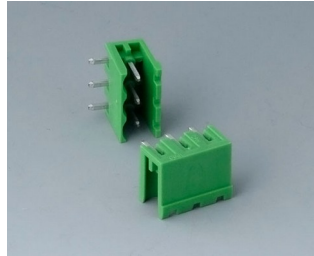

B6600222
Réglette à broches, grille 5,08
PA 68 (UL 94 V-0)