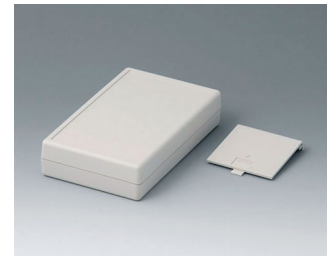

A9408757
BOITIER COQUILLES G 155,
Vers. V
ABS (UL 94 HB)
gris blanc RAL 9002
95x158x33,5mm