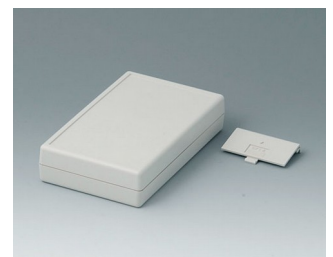

A9408355
BOITIER COQUILLES G 155,
Vers. IV
ABS (UL 94 HB)
gris blanc RAL 9002
95x158x33,5mm